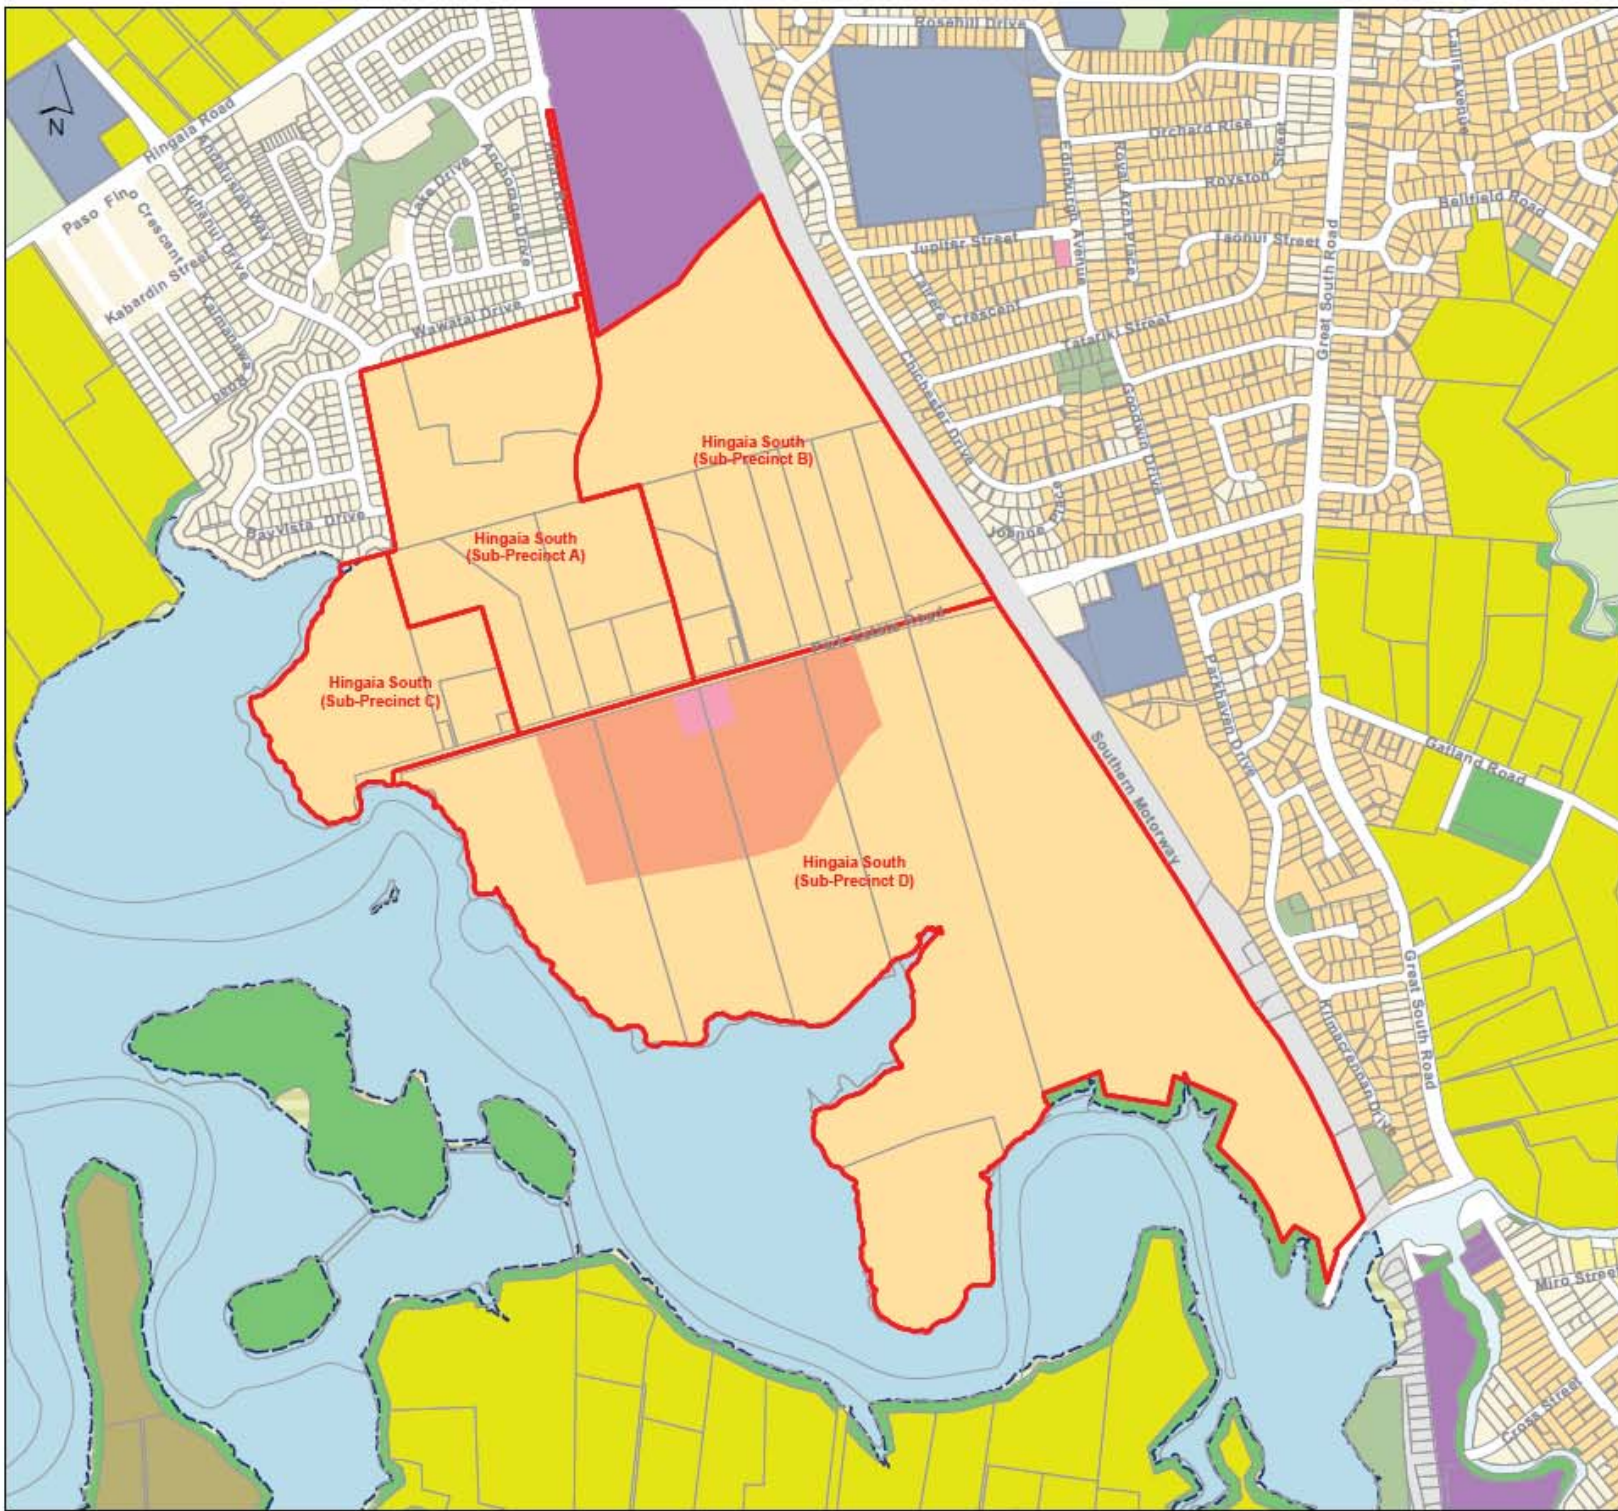

# Hingaia Plan Variation 1

## Hingaia South Zoning

-  Hingaia South Plan Variation Extent
-  Parcel Boundaries
-  Mixed Housing Suburban
-  Mixed Housing Urban
-  Neighbourhood Centre

Date: 29/02/2016

1:10,000 @ A3

200 100 0 Meters